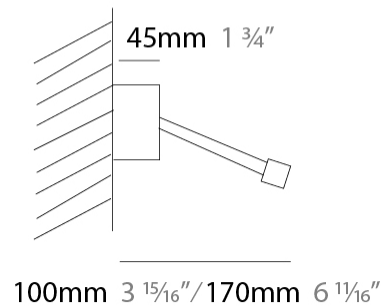

PROJECT	_____
TYPE	_____
SPECIFIER	_____
QUANTITY	_____
DATE	_____

YIPPIE SURFACE

D43048-

base number   Finish
Options

1. To build a product code in our configurator select the specify button on the base model # product page
2. To build a manual product code on this datasheet choose from the options listed below in blue font and add the suffix to the base model #

GENERAL

Series: Yippie
Brand: Icone
Division: Design
Mounting Type: Surface
Mounting Location: Wall
Subcategory: Picture Light

PHYSICAL

Shape: Rectangle
Length (mm): 700
Length (in): 27 ⁹/₁₆
Extension (mm): 500
Extension (in): 19 ¹¹/₁₆
Light Distribution: Direct / Indirect
Fixture Finish: [BBZ / CHR / MGD](#)
Fixture Material: Brass

ELECTRICAL

Lamp Type: LED
Input Wattage (W): 7.92
Dimming: Non-Dimmable
Driver Included: Yes
Driver Location: Integrated
Driver Type: Constant Voltage - Universal
Driver Class: Class 2
Input Voltage (V): 120 - 277
Output Voltage (V): 12
Upon Request: (See components) Remote: 0-10Vdc dimming

LED

Color Temperature (°K): 3000
Nominal Lumen (lm): 660
CRI: >90 CRI
Lamp Life (hrs): 50000

OPTICAL

RATINGS AND CERTIFICATIONS

Certified By: Certified for North American Standards
IP rating: IP20